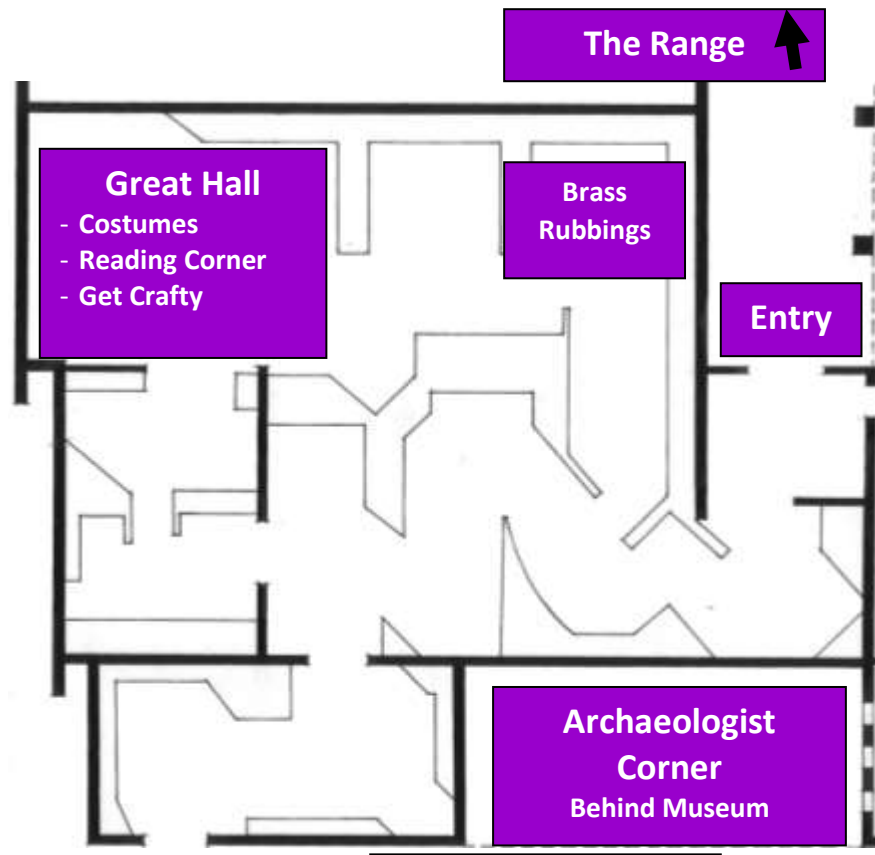

**Master Classroom**  
By the Pond

**Toilets and hall**  
Follow the path ↓

**Artisans Workshop**  
Outside Hall

**Training Yard**  
Outside the Hall

**SCHEDULED WORKSHOPS\***

Activity	Session Times	Location
Archaeological Dig – Excavate medieval artefacts just like an archaeologist. Jr&Sr	10:30, 11:30, 1:00, 2:00	Archaeologist Corner
Toddler Dig – Mini Adventurers	10:30, 11:30, 1:00, 2:00	
Archery - learn how to be a medieval archer Jr & Sr Adventurers <b>\$3</b>	10:30, 11:30, 1:30, 2:30	The Range
Toddler Archery - Mini Adventurers	10:30, 11:30, 1:30, 2:30	
Needlework Master Class – learn the art of embroidery as done in the middle ages. Senior Adventurers	11:00, 1:30	Master Classroom
Illuminating Letters Master Class – master the art of manuscript writing like the medieval monks. Senior Adventurers	10:00, 12:30	
Costume Competition – come dressed in your best medieval costume for your chance to win a prize. All Adventurers	12:00	Café Hall
Page Training – Learn what it was like to be a page training to become a knight.	10:00, 11:00, 12:30, 1:30	Training yard

**ALL DAY ACTIVITIES 10:00 – 3:00 All Adventurers**

Medieval Paper Craft – make a stained glass window, a castle, a casket or a mask.	Great Hall
Reading Corner	Great Hall
Treasure Hunt Questionnaire – find the answers in the museum for your chance to win.	Medieval Artefacts
Stained Glass Puzzle – complete these puzzles to see the complexities of stained glass windows.	Museum
Medieval Games – play the games medieval kids played .	Games area
Paint a Shield ( <b>\$4</b> ) or Princess Hat ( <b>\$2</b> ).	Artisans Workshop
Decorate a Poppet ( <b>\$2</b> )	Artisans Workshop
Brass Rubbings – Take home a rubbing of a medieval memorial Brass	Museum